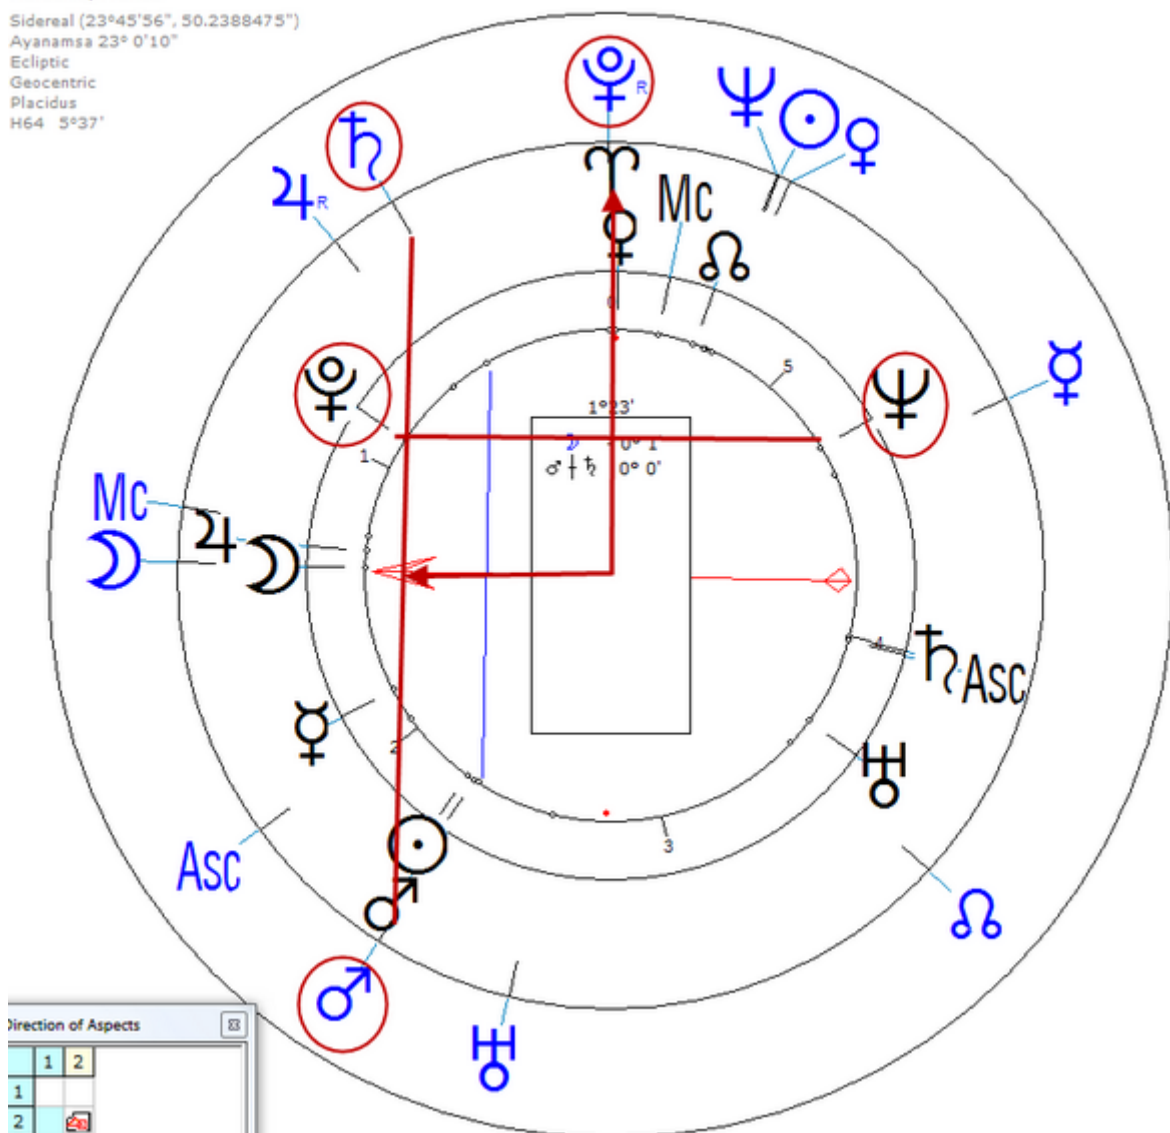

Saincene, Christian

3 September 1945 at 05:20 (= 05:20 AM)Marseille, France, 43n18, 5e24
French noted family.

<https://www.astro.com/astro-databank/Saincene,_Christian>

Death by Suicide 2 May 1994 (He and brother died in car monoxide poisoning)

Lunar Return (Harmonic 64)

Lunar $\♂/\♃$ = Lunar $\♀$ = $\Psi_n/\♀_n$ (Murder)

Saincene, Christian
3 September 1945 Mon 5:20 (GMT+2) 43n18 5e24
Marseille, France

Sidereal (23°45'56", 50.2388475")
Ayanamsa 23° 0'10"
Ecliptic
Geocentric
Placidus
H64 5°37'